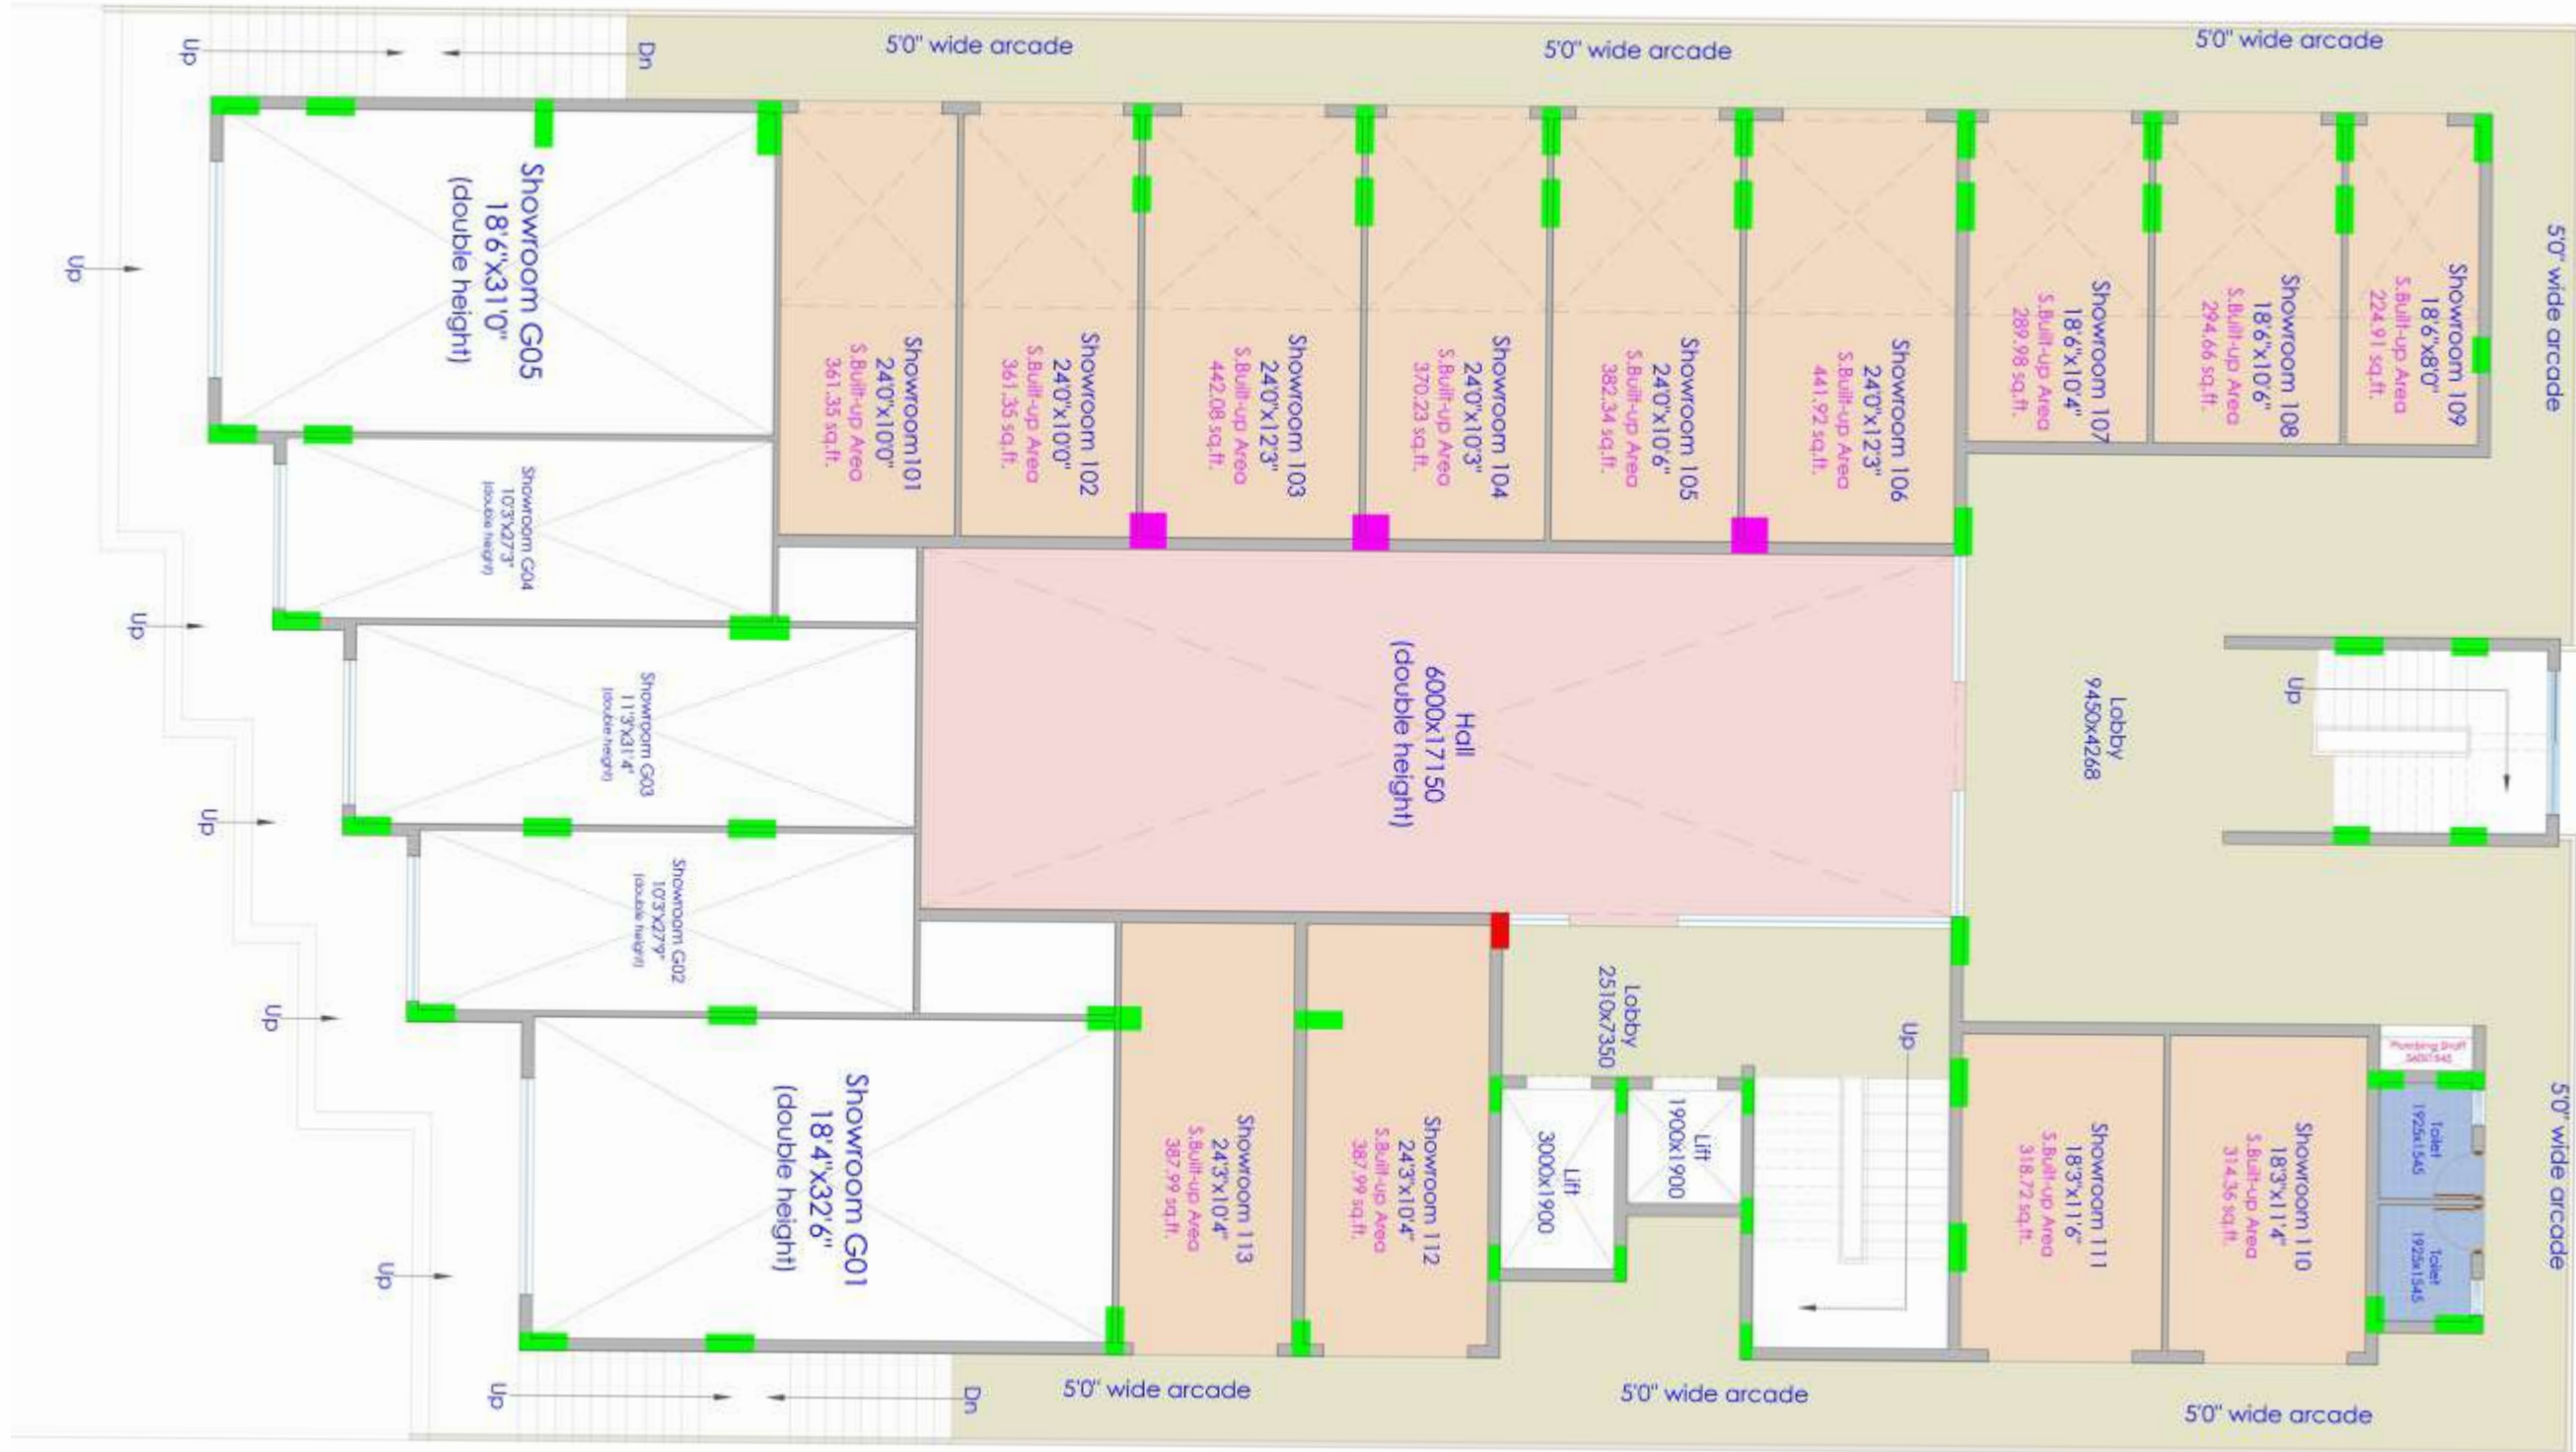

COMING SOON

WIDE PARKING AREA

COMING SOON

BIRD EYE VIEW

COMING SOON

AMENITIES AREA

COMING SOON

GROUND FLOOR PLAN

COMING SOON

1ST FLOOR PLAN

COMING SOON

DECORATIVE PASSAGEWAY

COMING SOON

APARTMENTS FLOOR PLAN

COMING SOON

APARTMENTS VIEW

COMING SOON

LOCATION

at it's best

The delight of life lies in the space you share with your loved ones. At **Premium Vista**, you will have enough space for everything. The plan to explain exactly what your life deserves.

- | | |
|--|---|
|  Aurobindo Hospital
(1 Minute) |  Bapat Square
(7 Minutes) |
|  Lavkush Square
(2 Minutes) |  Vijay Nagar Square
(8 Minutes) |
|  Airport
(8 Minutes) |  ISBT
(4 Minutes) |
|  Marimata Square
(5 Minutes) |  MR-10 Square
(5 Minutes) |
|  TCS & Infosys
(5 Minutes) |  Rajwada
(8 Minutes) |